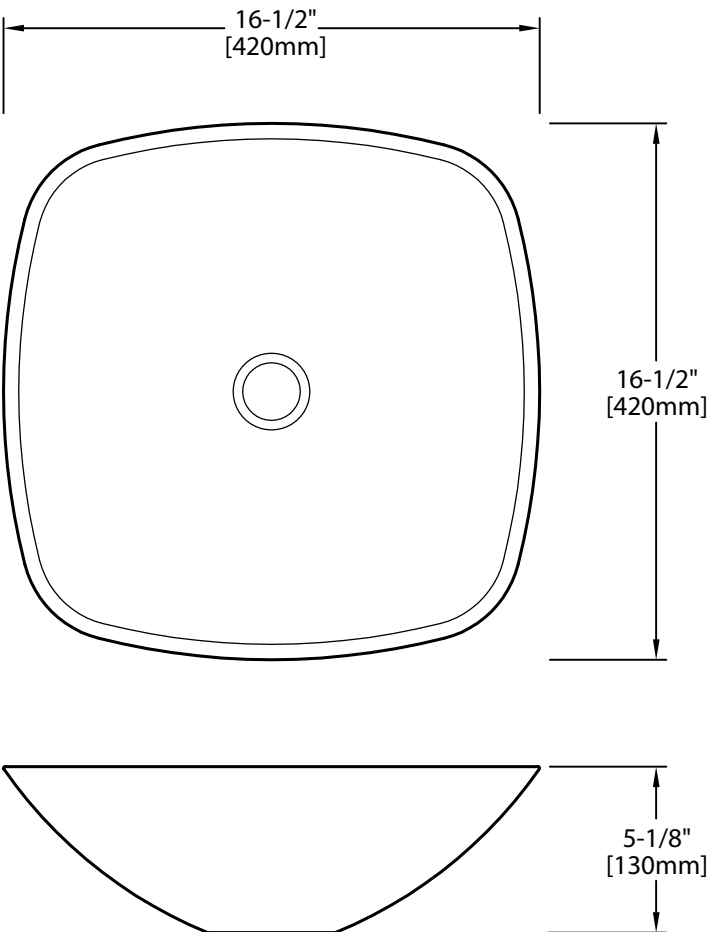

DSE-TGV00

TEMPERED GLASS VESSEL SINK

ADA
Compliant

Style:

- Tempered Glass Vessel
- Single Bowl
- Square

Material:

- 12mm Tempered Glass

Size:

- Overall: 16-1/2" x 16-1/2" x 5-1/8"

Features:

- No Overflow
- Faucet Sold Separately

Certifications:

- cUPC
- ADA Compliant

Warranty:

- Lifetime Limited Warranty

Available Accessories: